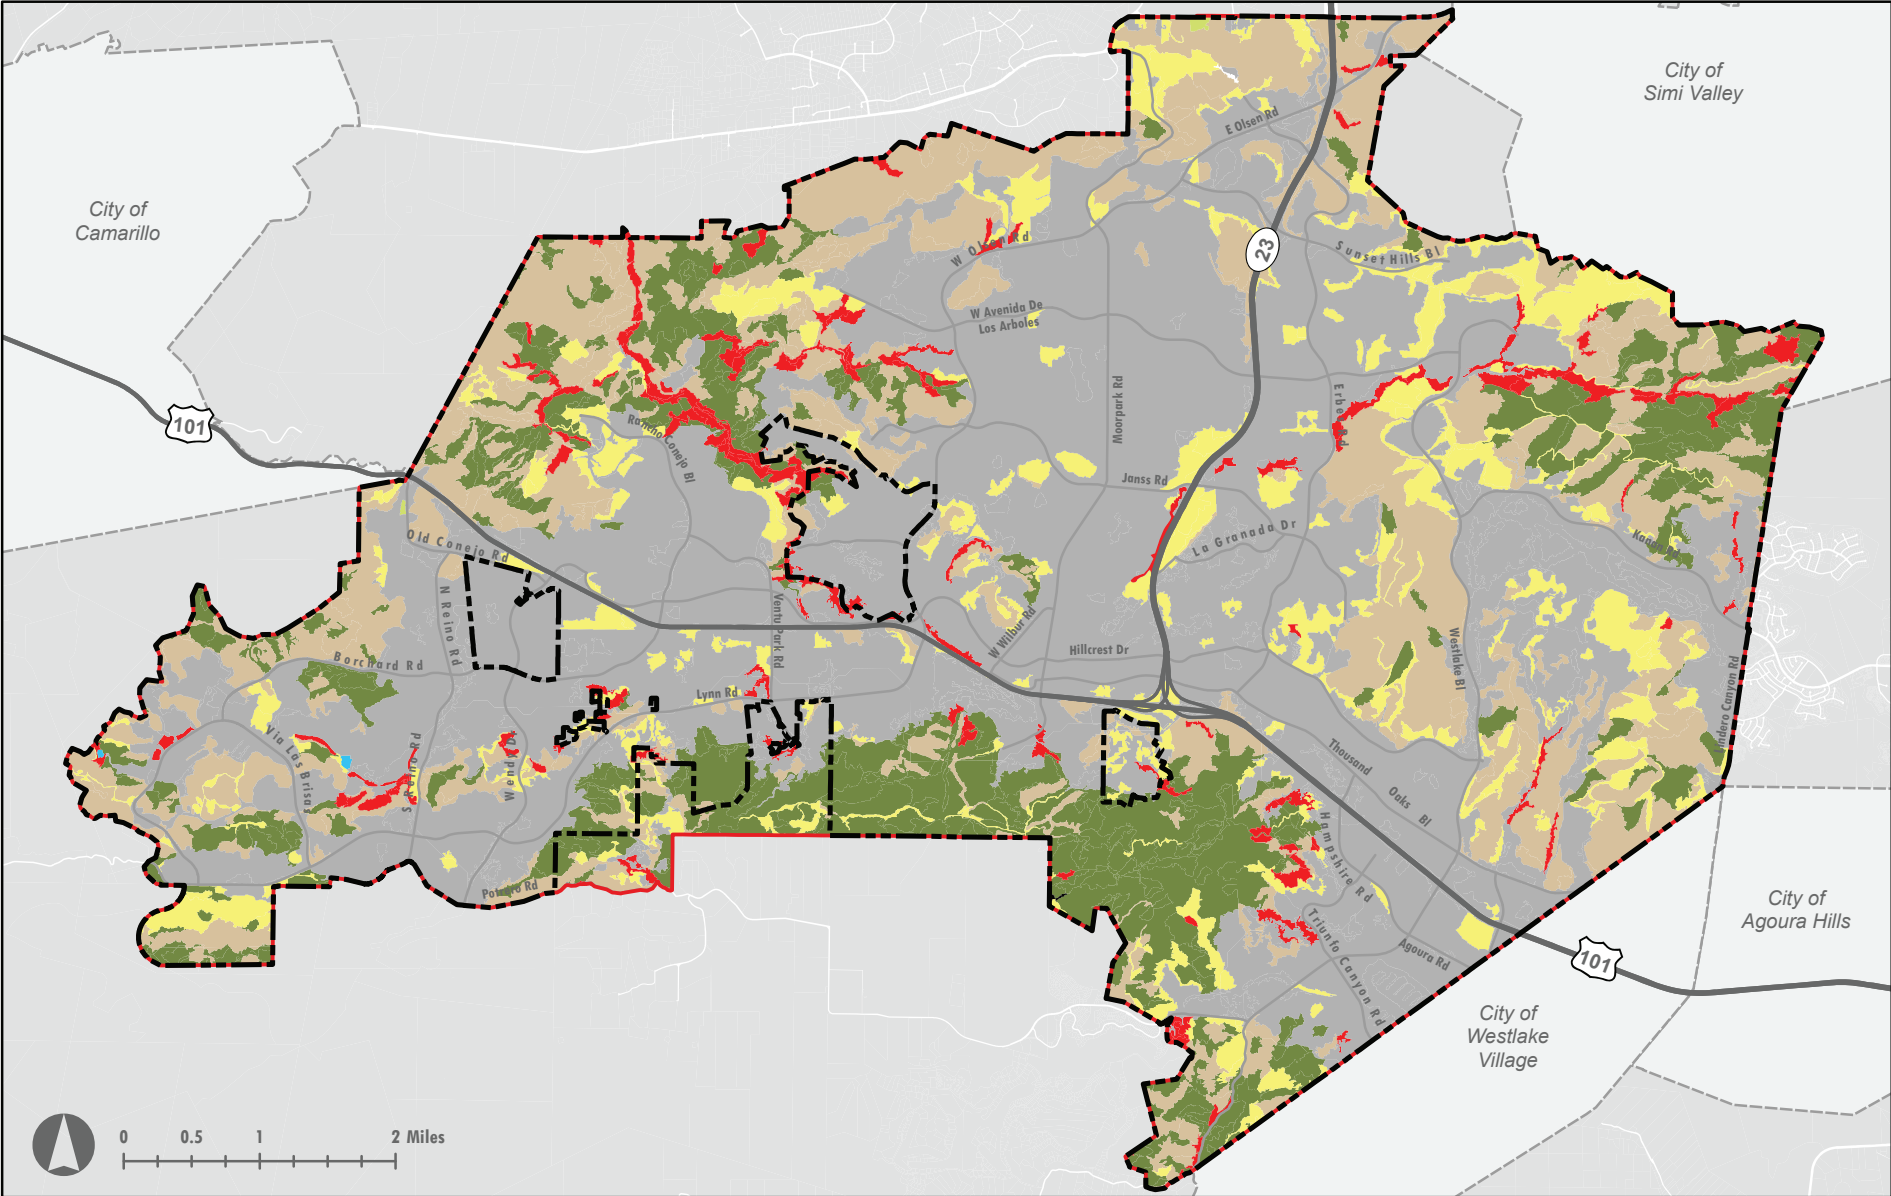

FIGURE 7.1 Vegetation Communities

Raimi + Associates 2023 | Data Source: City of Thousand Oaks, County of Ventura, County of Los Angeles, Vegetation data updated by the City, 2023

- City Limits
- City Sphere
- Major Roads
- Freeways
- Chaparral
- Coastal Sage Scrub
- Grassland and Barren
- Riparian/Coastal Live Oak Woodland
- Valley Oak Woodland
- Agriculture
- Lakes
- Urban
- Unincorporated Counties Land
- Adjacent cities