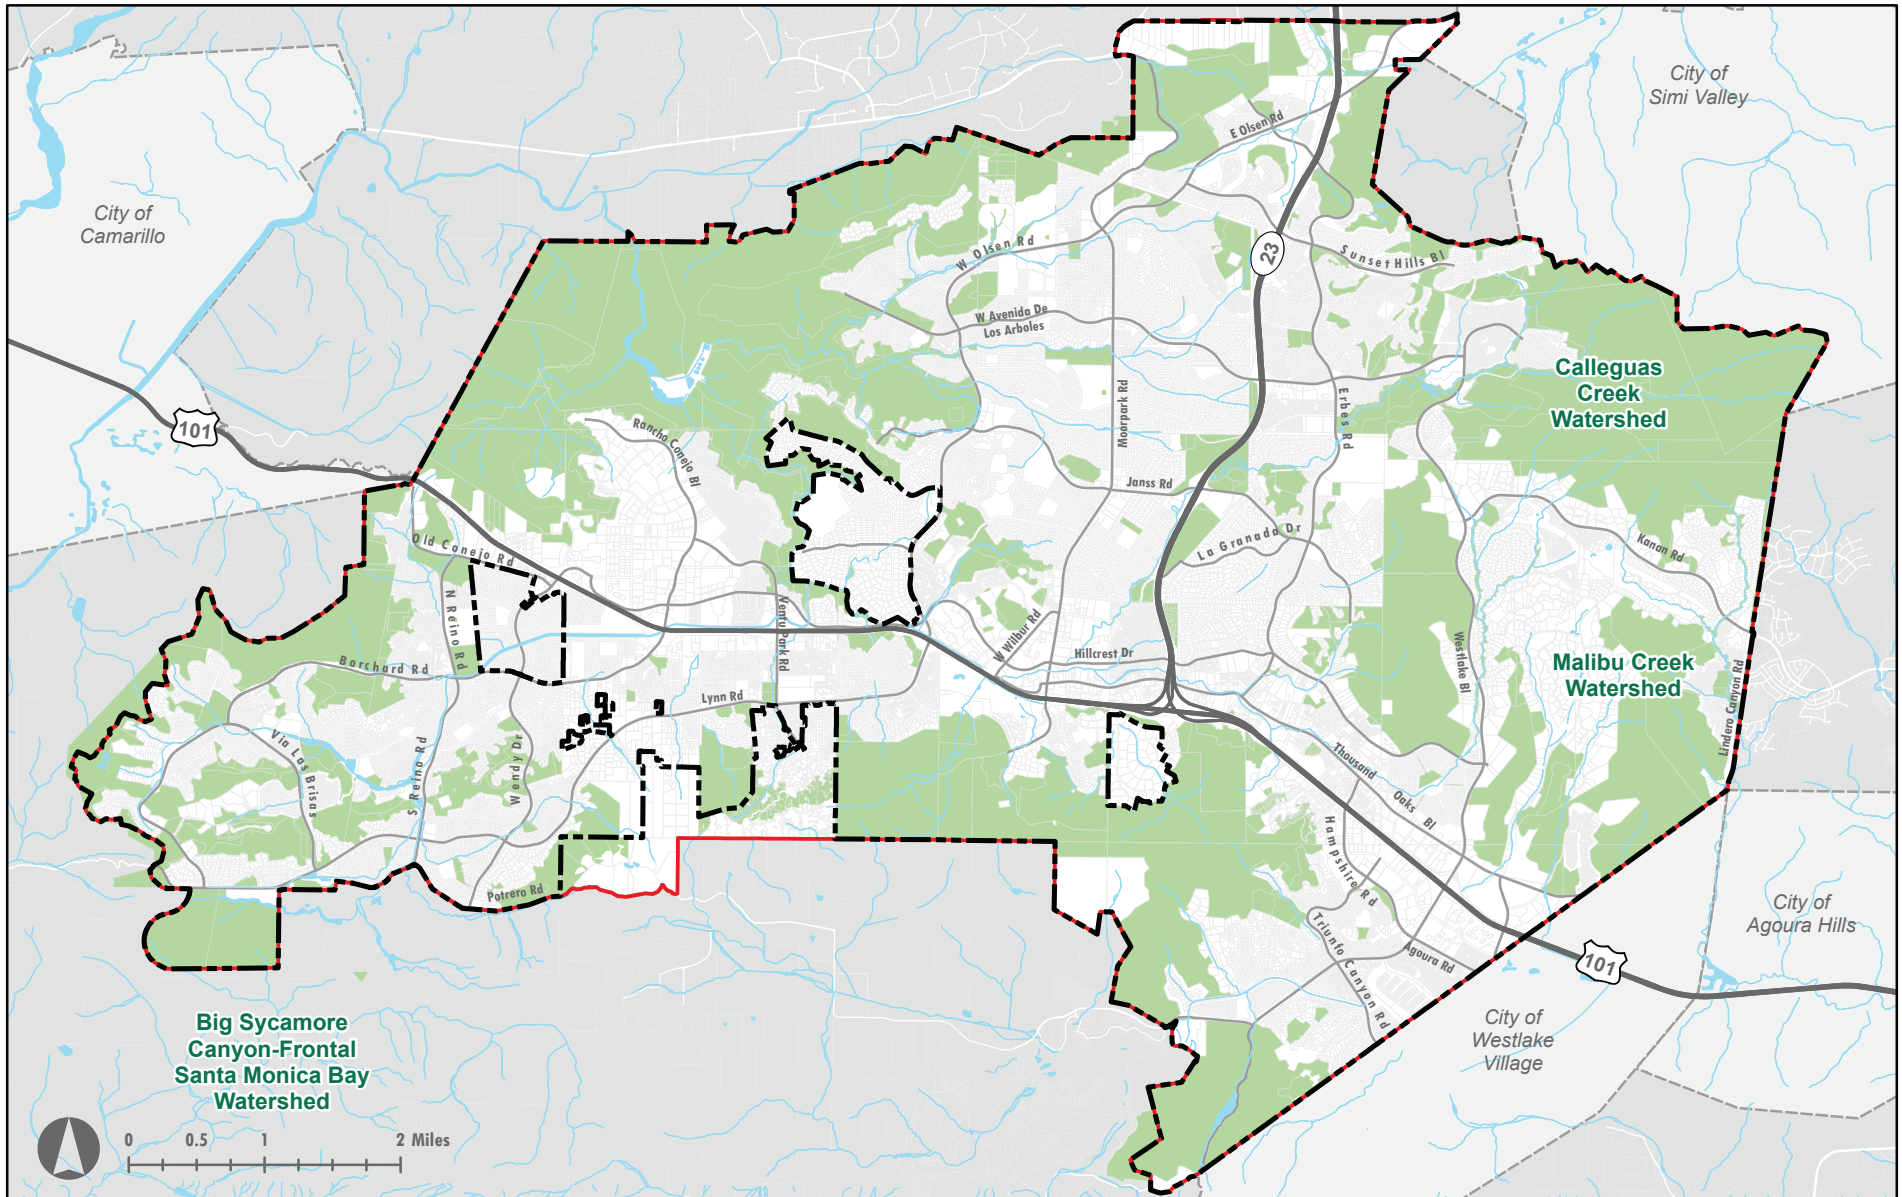

**FIGURE 7.4 Wetlands**

Raimi + Associates 2023 | Data Source: City of Thousand Oaks, County of Ventura, County of Los Angeles, National Wetlands Inventory, 2023

- City Limits
- City Sphere
- Major Roads
- Freeways
- NWI Wetlands
- Parks and Open Space
- Adjacent cities
- Unincorporated Counties Land