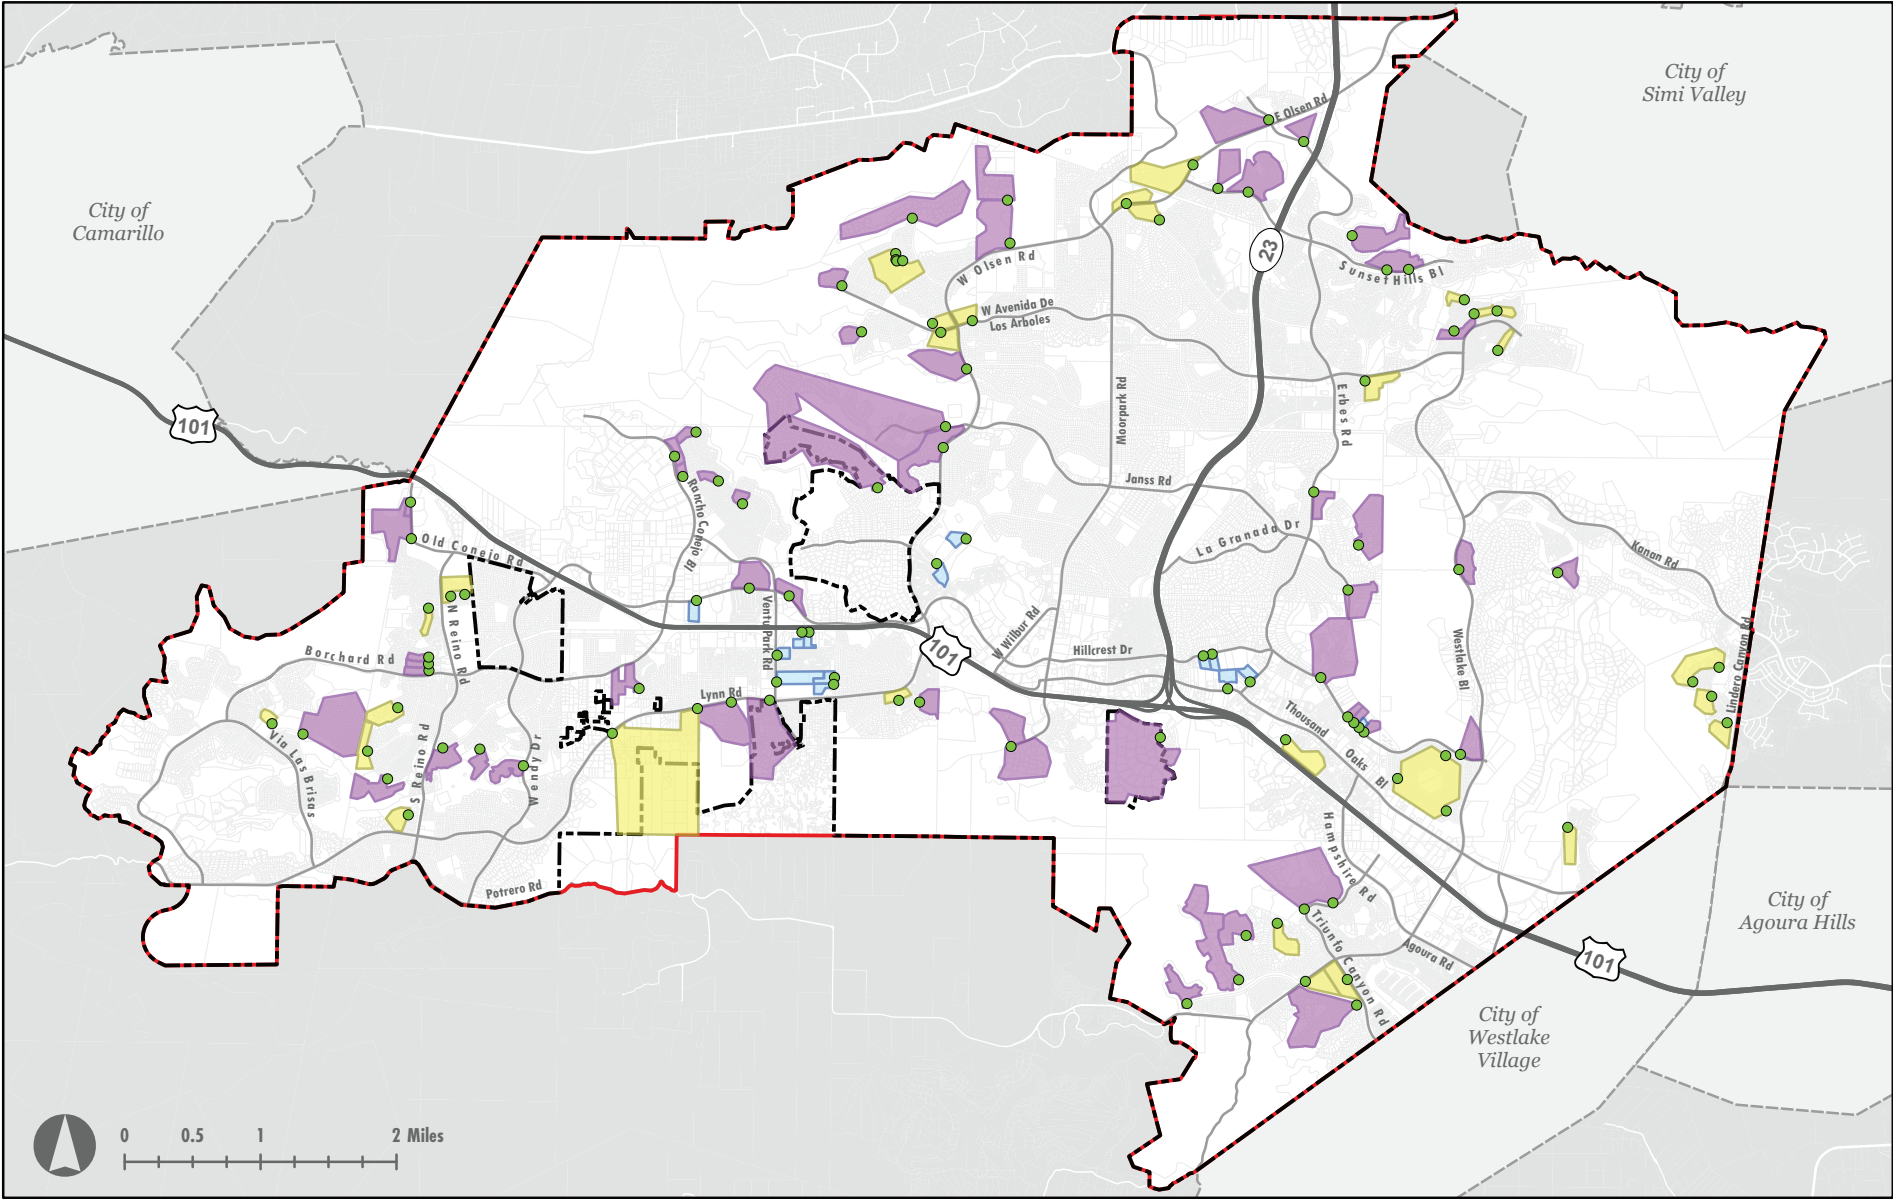

**FIGURE 10.9** Neighborhoods with One Entry/Exit

Raimi + Associates 2023 | Data Source: City of Thousand Oaks, County of Ventura, County of Los Angeles

	City Limits		Identified Subdivisions - Report Forthcoming
	City Sphere		Identified Subdivisions - Reviewed by Board
	Exit/Entry Location		Identified Subdivisions - Newly Identified and Unsubmitted