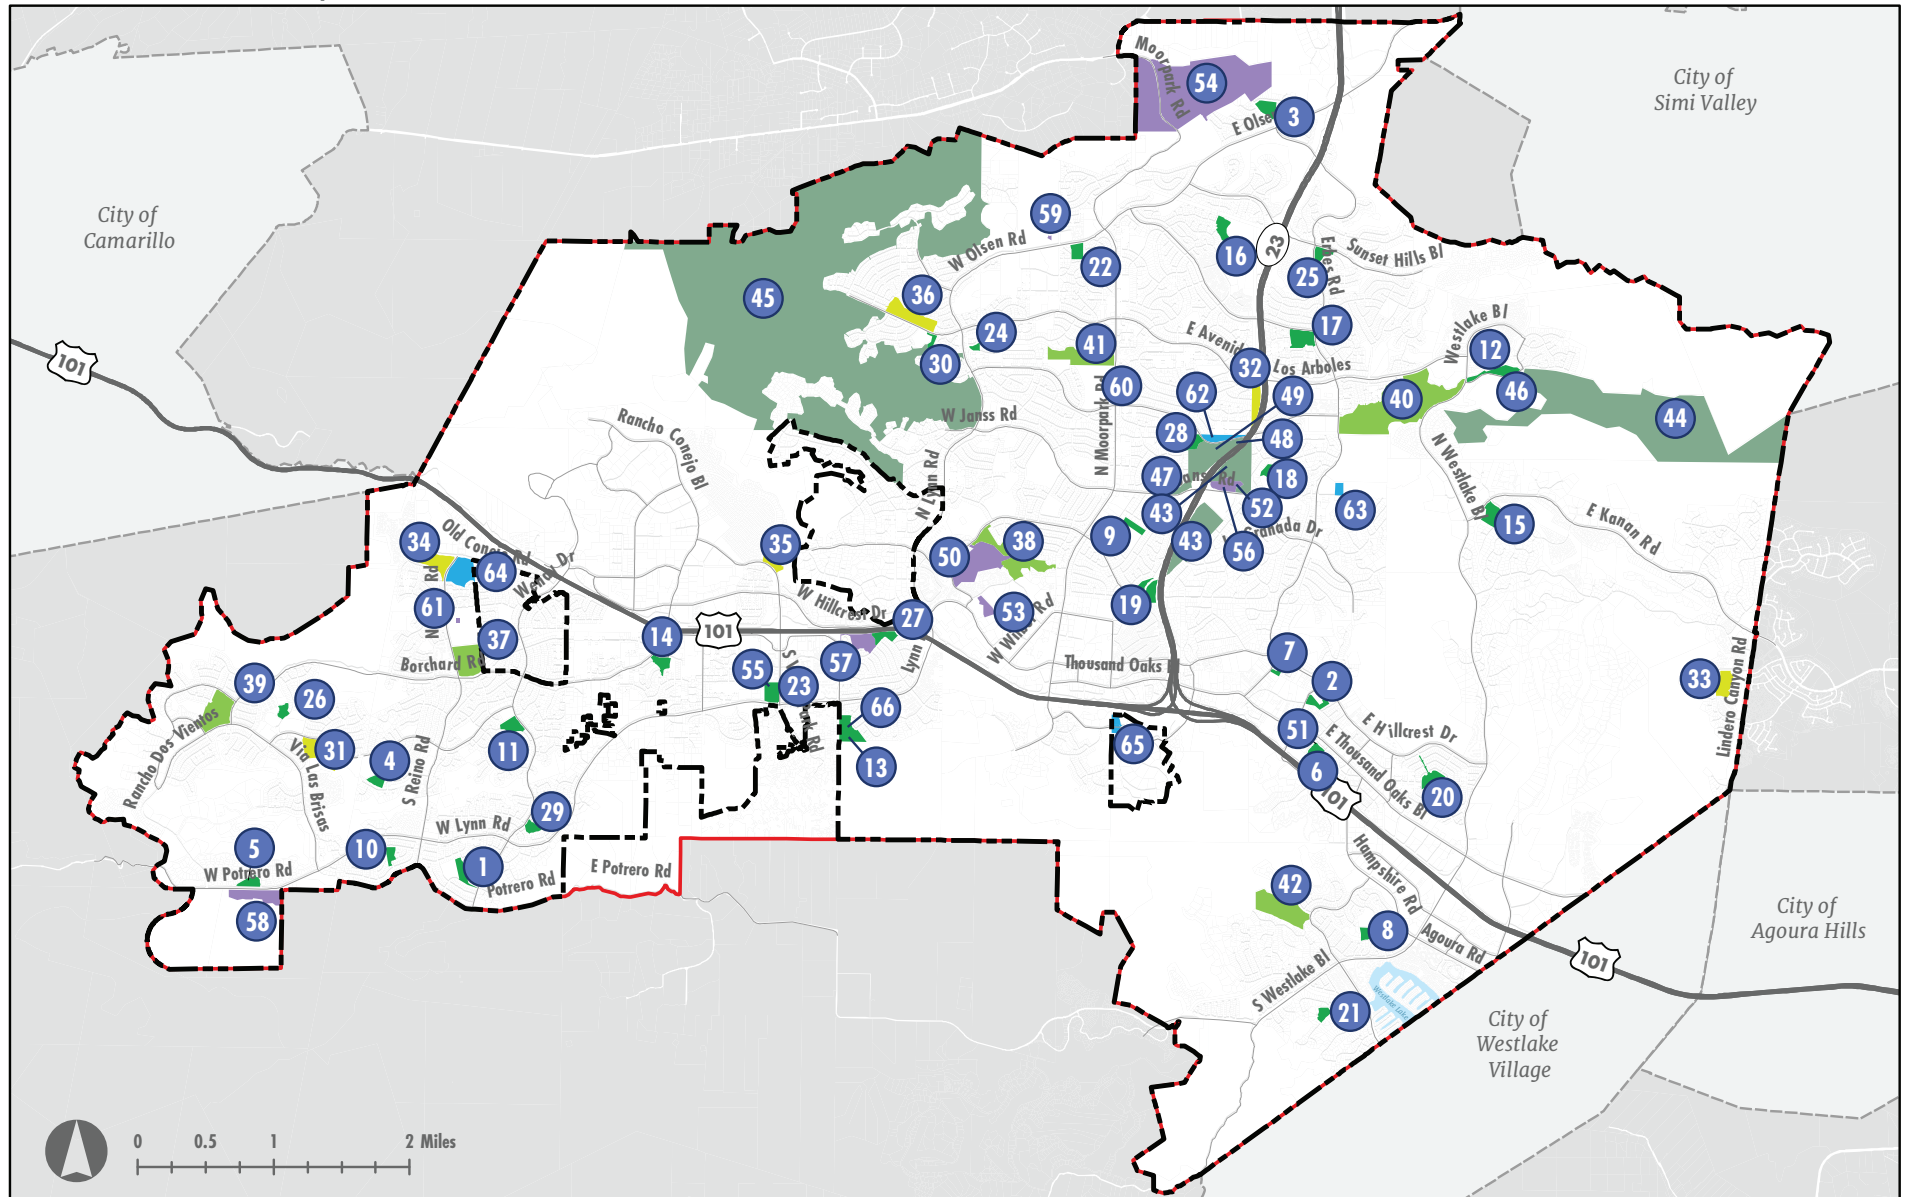

**TABLE 6.2 Parks in Thousand Oaks (Numbering Corresponds to Figure 6.2)**

#	Neighborhood Park	Acres
1	Banyan Park	7.4
2	Beyer Park	4.0
3	Canada Park	4.0
4	Cypress Park	5.0
5	Dos Vientos Neighborhood Park	5.2
6	El Parque de la Paz	4.8
7	Estella Park	1.9
8	Evenstar Park	4.0
9	Glenwood Park	5.2
10	Hickory Park	4.6
11	Kimber Park	8.3
12	Lang Ranch Neighborhood Park	7.0
13	Lynn Oaks Park	4.0
14	Newbury Gateway Park	2.3
15	North Ranch Neighborhood Park	12.0
16	Northwood Park	8.5
17	Oakbrook Neighborhood Park	13.5
18	Old Meadows Park	6.2
19	Paige Lane Neighborhood Park	14.1
20	Russell Park	7.3
21	Southshore Hills Park	4.5
22	Spring Meadow Park	7.2
23	Stagecoach Inn Park	4.9
24	Suburbia Park	2.0
25	Sunset Hills Park	5.8
26	Sycamore Neighborhood Park	4.5
27	Walnut Grove Park	6.5
28	Waverly Park	8.8
29	Wendy Park	4.3
30	Wildwood Neighborhood Park	5.8
<b>Total</b>		<b>183.6</b>

#	Special Facility	Acres
46	Chumash Museum	11.3*
47	Community Garden	2.0*
48	Conejo Creek Dog Park	3.5*
49	Conejo Creek Equestrian Park	39.5*
50	Conejo Valley Botanic Garden	41.4
51	Crowley House	0.5
52	Goebel Adult Community Center	6.5
53	Hillcrest Center for the Arts	4.0
54	McCrea Ranch	17.1
55	Stagecoach Inn Museum	5.0
56	Thousand Oaks Teen Center	3.8
57	Walnut Grove Equestrian Center	4.5
58	Rancho Potrero Community Equestrian Center	20.0
59	Community Pool at CLU	0.6
60	Thousand Oaks High School Pool	0.5
61	Newbury Park High School Pool	0.5
<b>Total</b>		<b>104.4</b>

Source: Conejo Recreation & Park District. 2023.

\* Acreage not included in calculation due to being included in other park types. These facilities are not shown explicitly on the parks inventory map.

**TABLE 6.3 Planned Parks in Thousand Oaks (Numbering Corresponds to Figure 6.2)**

**FIGURE 6.2 Parks Inventory**

Raimi + Associates 2023 | Data Source: City of Thousand Oaks, County of Ventura, County of Los Angeles